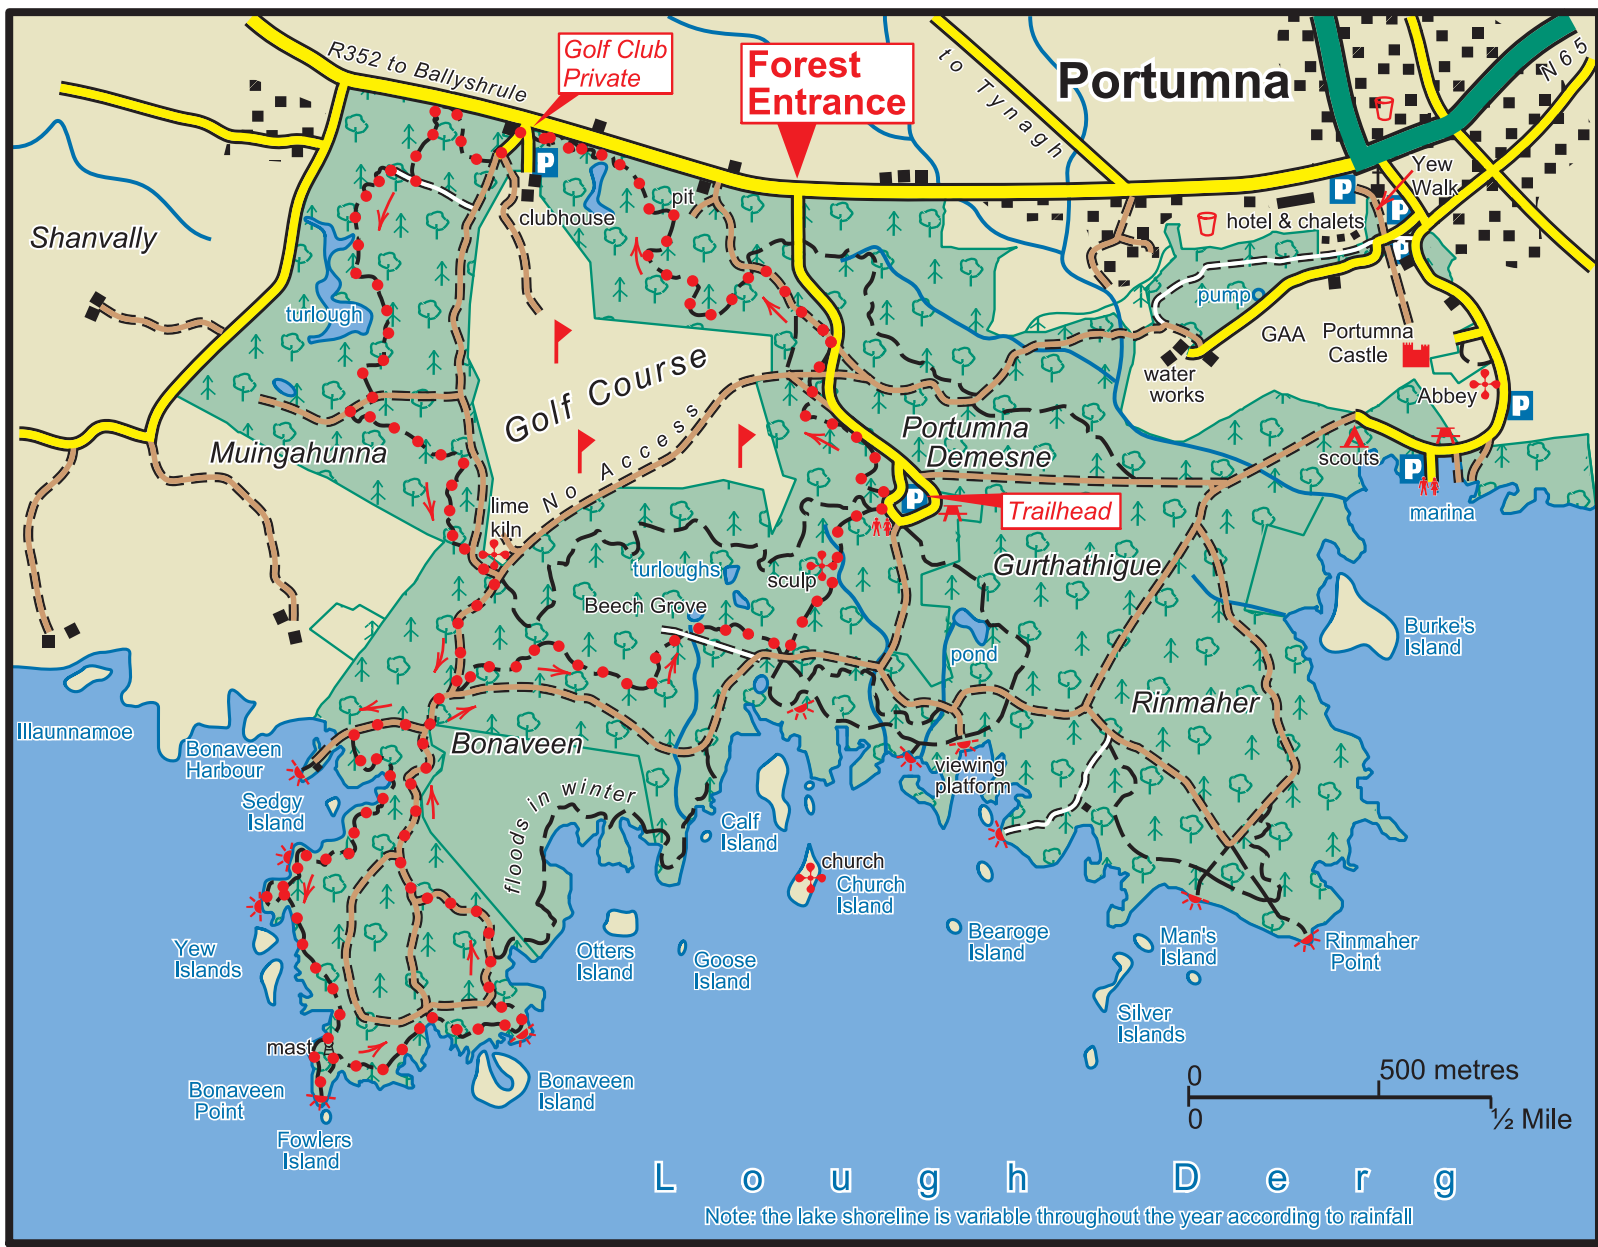

# Portumna Forest Park

	Main Road		Car Park		Coillte Properties		Forest Friendly Trail
	Minor Road		Parking Spot		Conifer Forest		Woodland Trail
	Forest Road		Heritage Site		Broadleaf Forest		Bonaveen Trail
	Forest Track		Picnic Area				Rinmaher Trail
	Path		Refreshments				
	Viewpoint		Toilets				

The representation on the map of roads, tracks and paths outside Coillte property should not be interpreted as conferring a right of way.