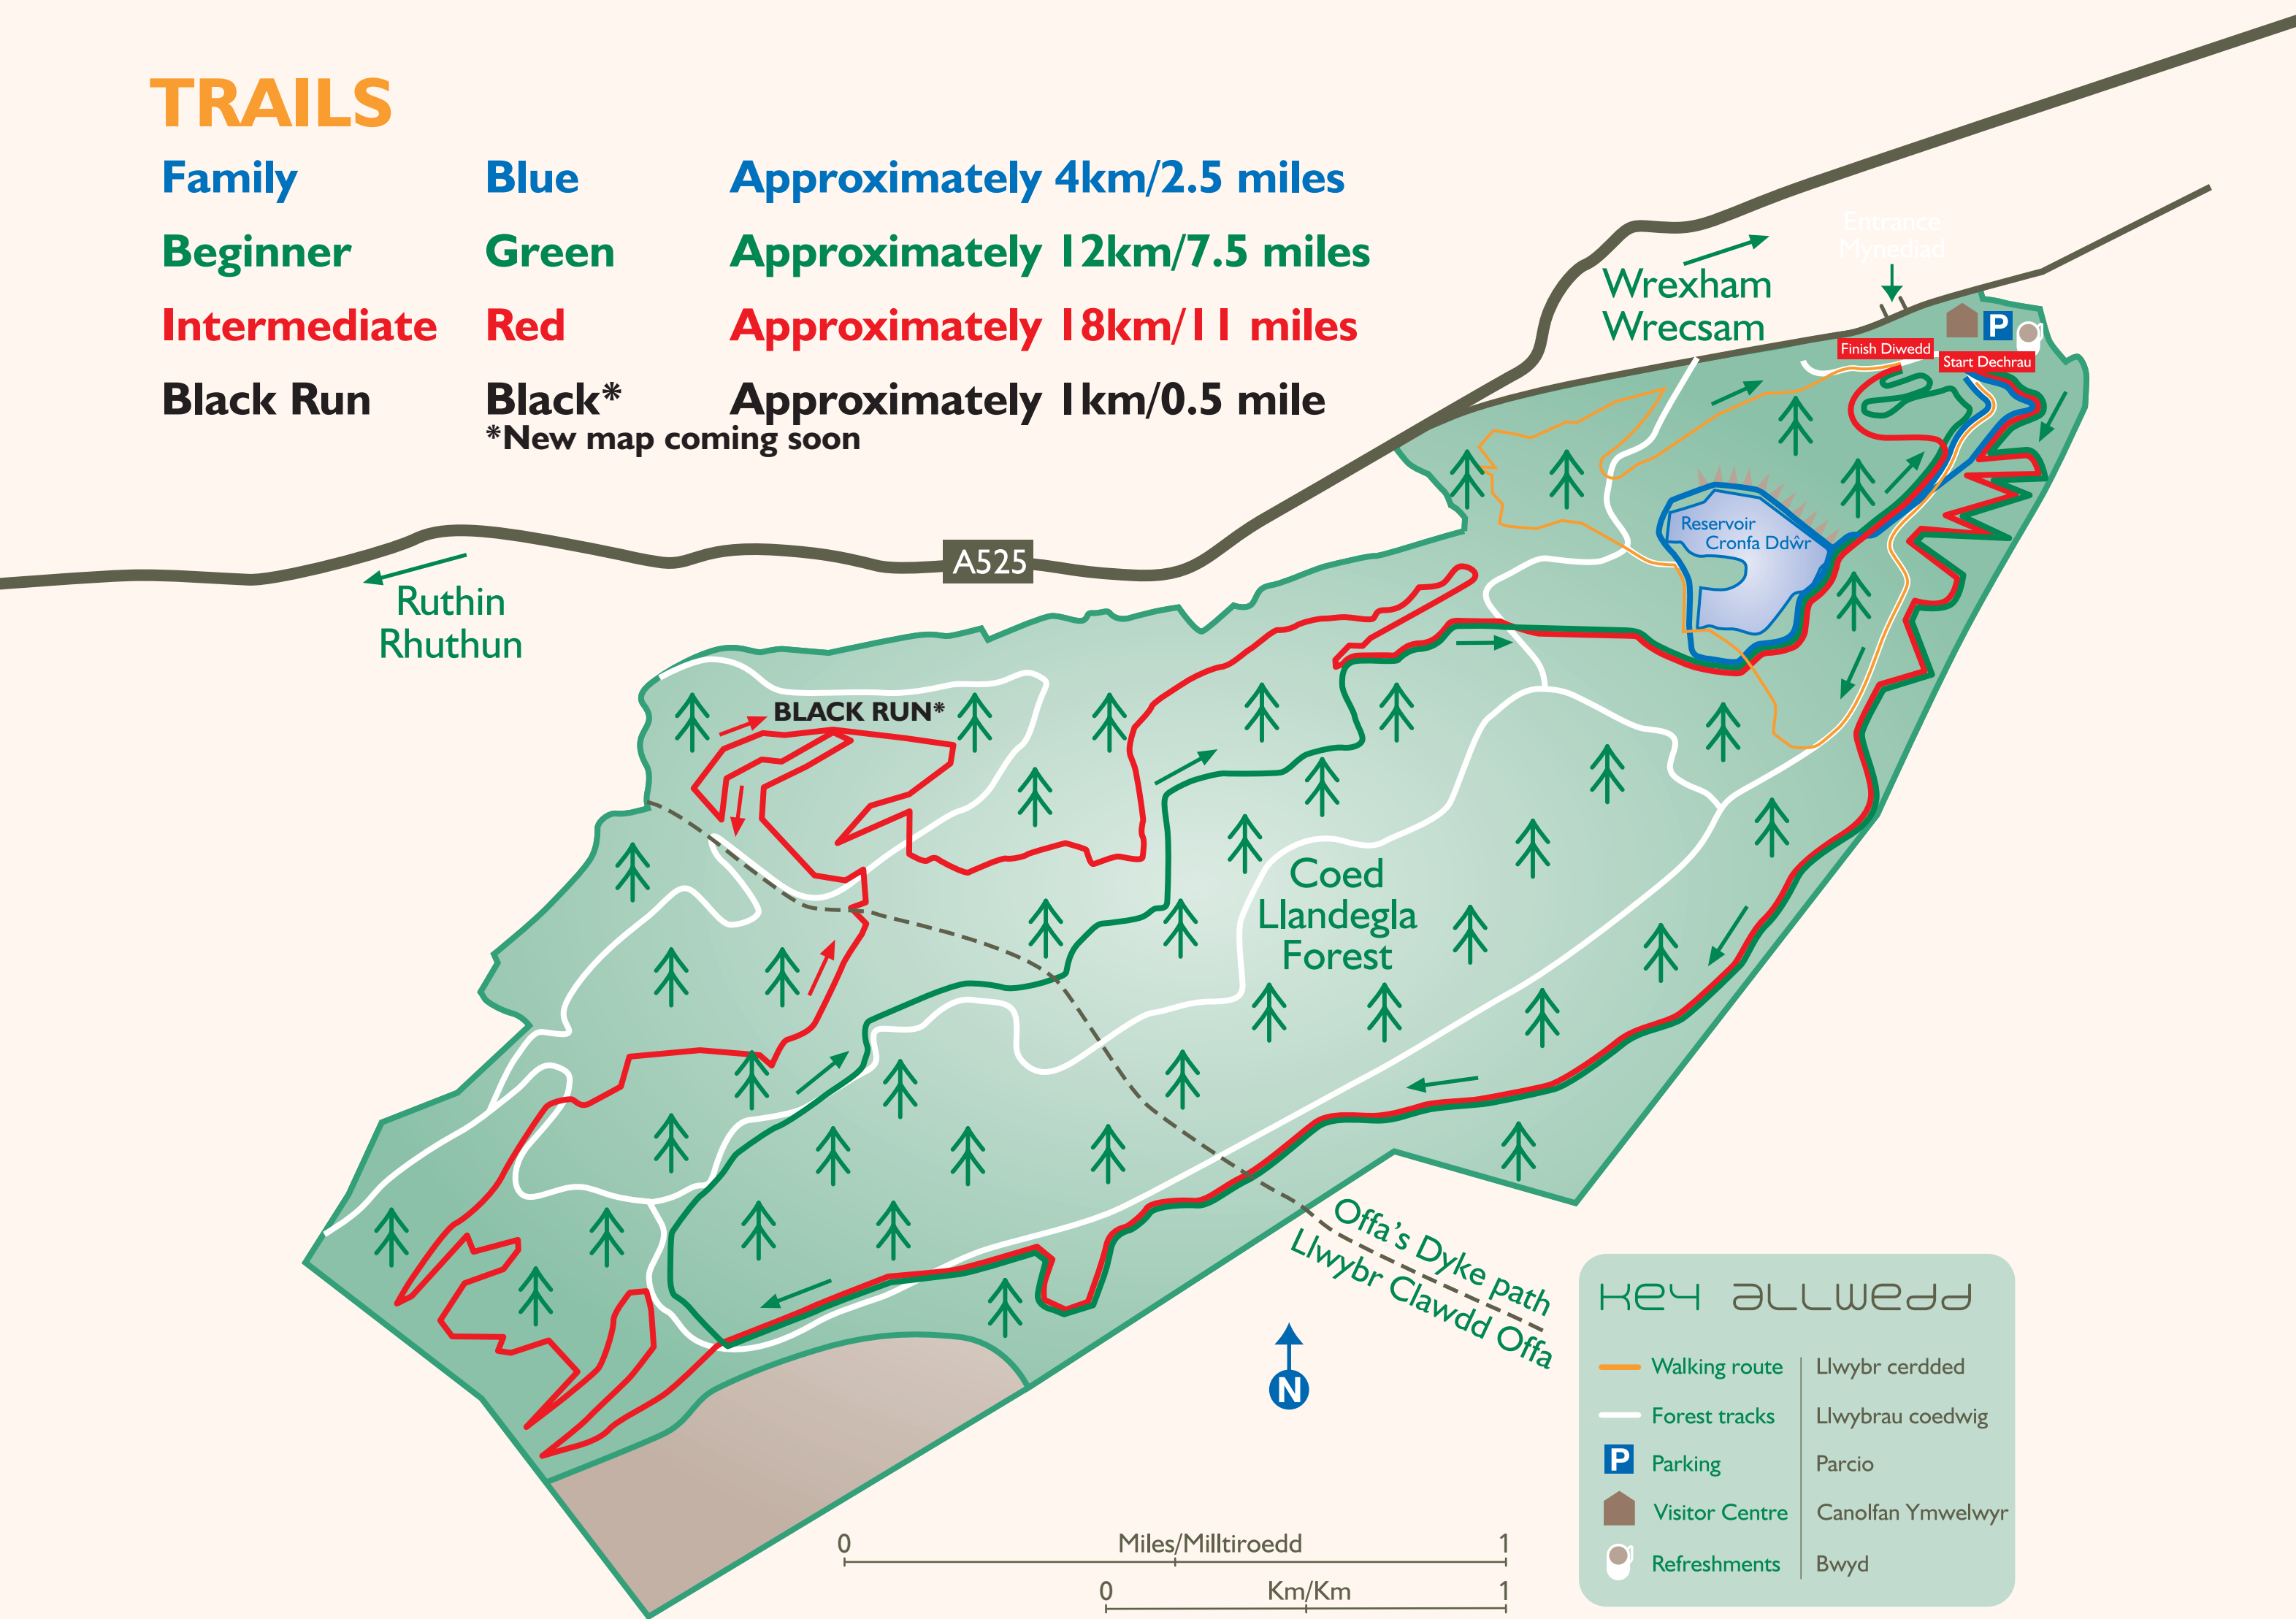

# TRAILS

<b>Family</b>	<b>Blue</b>	<b>Approximately 4km/2.5 miles</b>
<b>Beginner</b>	<b>Green</b>	<b>Approximately 12km/7.5 miles</b>
<b>Intermediate</b>	<b>Red</b>	<b>Approximately 18km/11 miles</b>
<b>Black Run</b>	<b>Black*</b>	<b>Approximately 1km/0.5 mile</b>
		<b>*New map coming soon</b>

Wrexham  
Wreccsam

**KEY ALLWEDD**

Walking route	Llwybr cerdded
Forest tracks	Llwybrau coedwig
Parking	Parcio
Visitor Centre	Canolfan Ymwelwyr
Refreshments	Bwyd