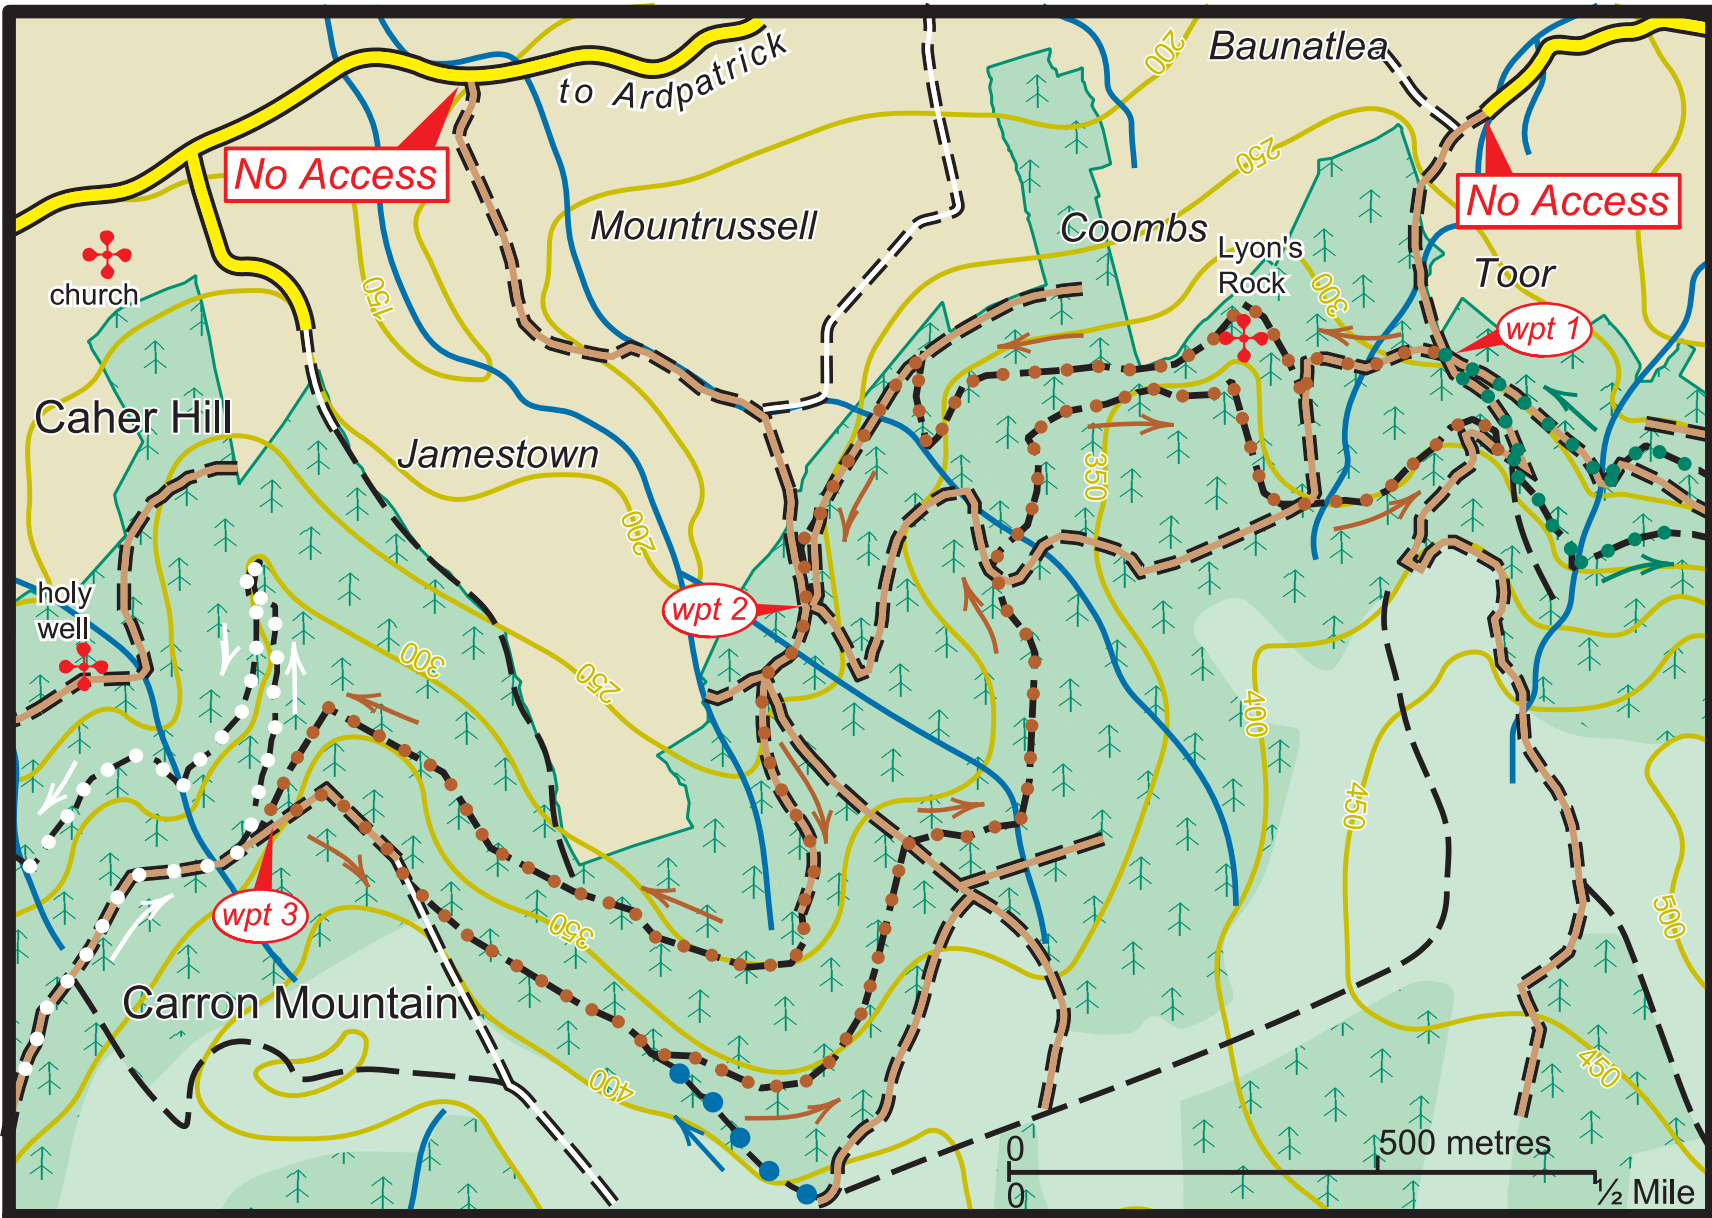

Ballyhoura Mountain Bike Trails

Mountrussell Loop

- | | | | | | |
|--|-----------------------------|--|---------------|--|------------------------------|
| | Main Road | | Car Park | | Coillte Properties |
| | Minor Road | | Parking Spot | | Conifer Forest |
| | Forest Road | | Heritage Site | | Special Area of Conservation |
| | Singletrack | | Picnic Area | | |
| | Path | | Refreshments | | |
| | Viewpoint | | | | |
| | <i>Mountrussell Loop</i> | | | | |
| | <i>Greenwood Loop</i> | | | | |
| | <i>Garrane Loop</i> | | | | |
| | <i>Mountain Bike Trails</i> | | | | |

note: you must obey direction of travel as bike trails are narrow singletrack trails

The representation on the map of roads, tracks and paths outside Coillte property should not be interpreted as conferring a right of way.