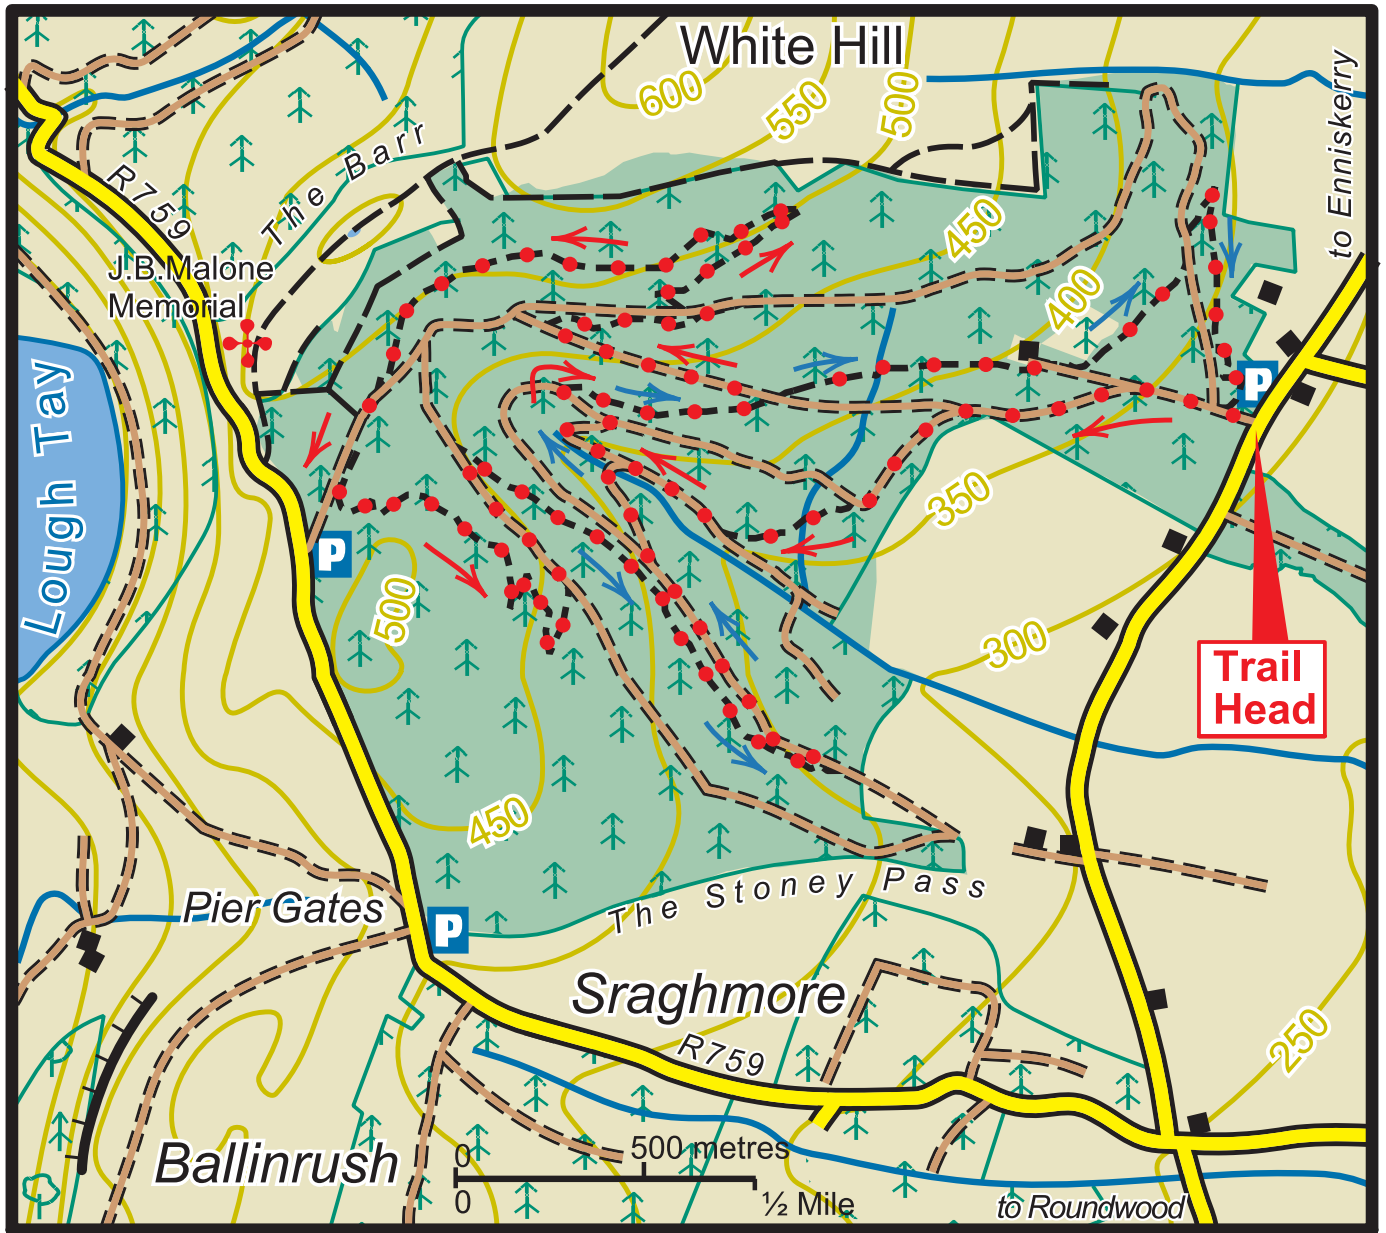

Ballinastoe

- | | | | | | |
|--|--------------|--|---------------|--|--------------------|
| | Main Road | | Car Park | | Coillte Properties |
| | Minor Road | | Parking Spot | | Conifer Forest |
| | Forest Road | | Heritage Site | | Broadleaf Forest |
| | Single Trail | | Picnic Area | | |
| | Path | | Refreshments | | |
| | Viewpoint | | | | |

- | | |
|--|--|
| | <i>Ballinastoe Mountain Bike Trail</i> |
| | <i>Outward direction</i> |
| | <i>Return direction</i> |

note: you must obey direction of travel as bike trails are narrow single trails

The representation on the map of roads, tracks and paths outside Coillte property should not be interpreted as conferring a right of way.