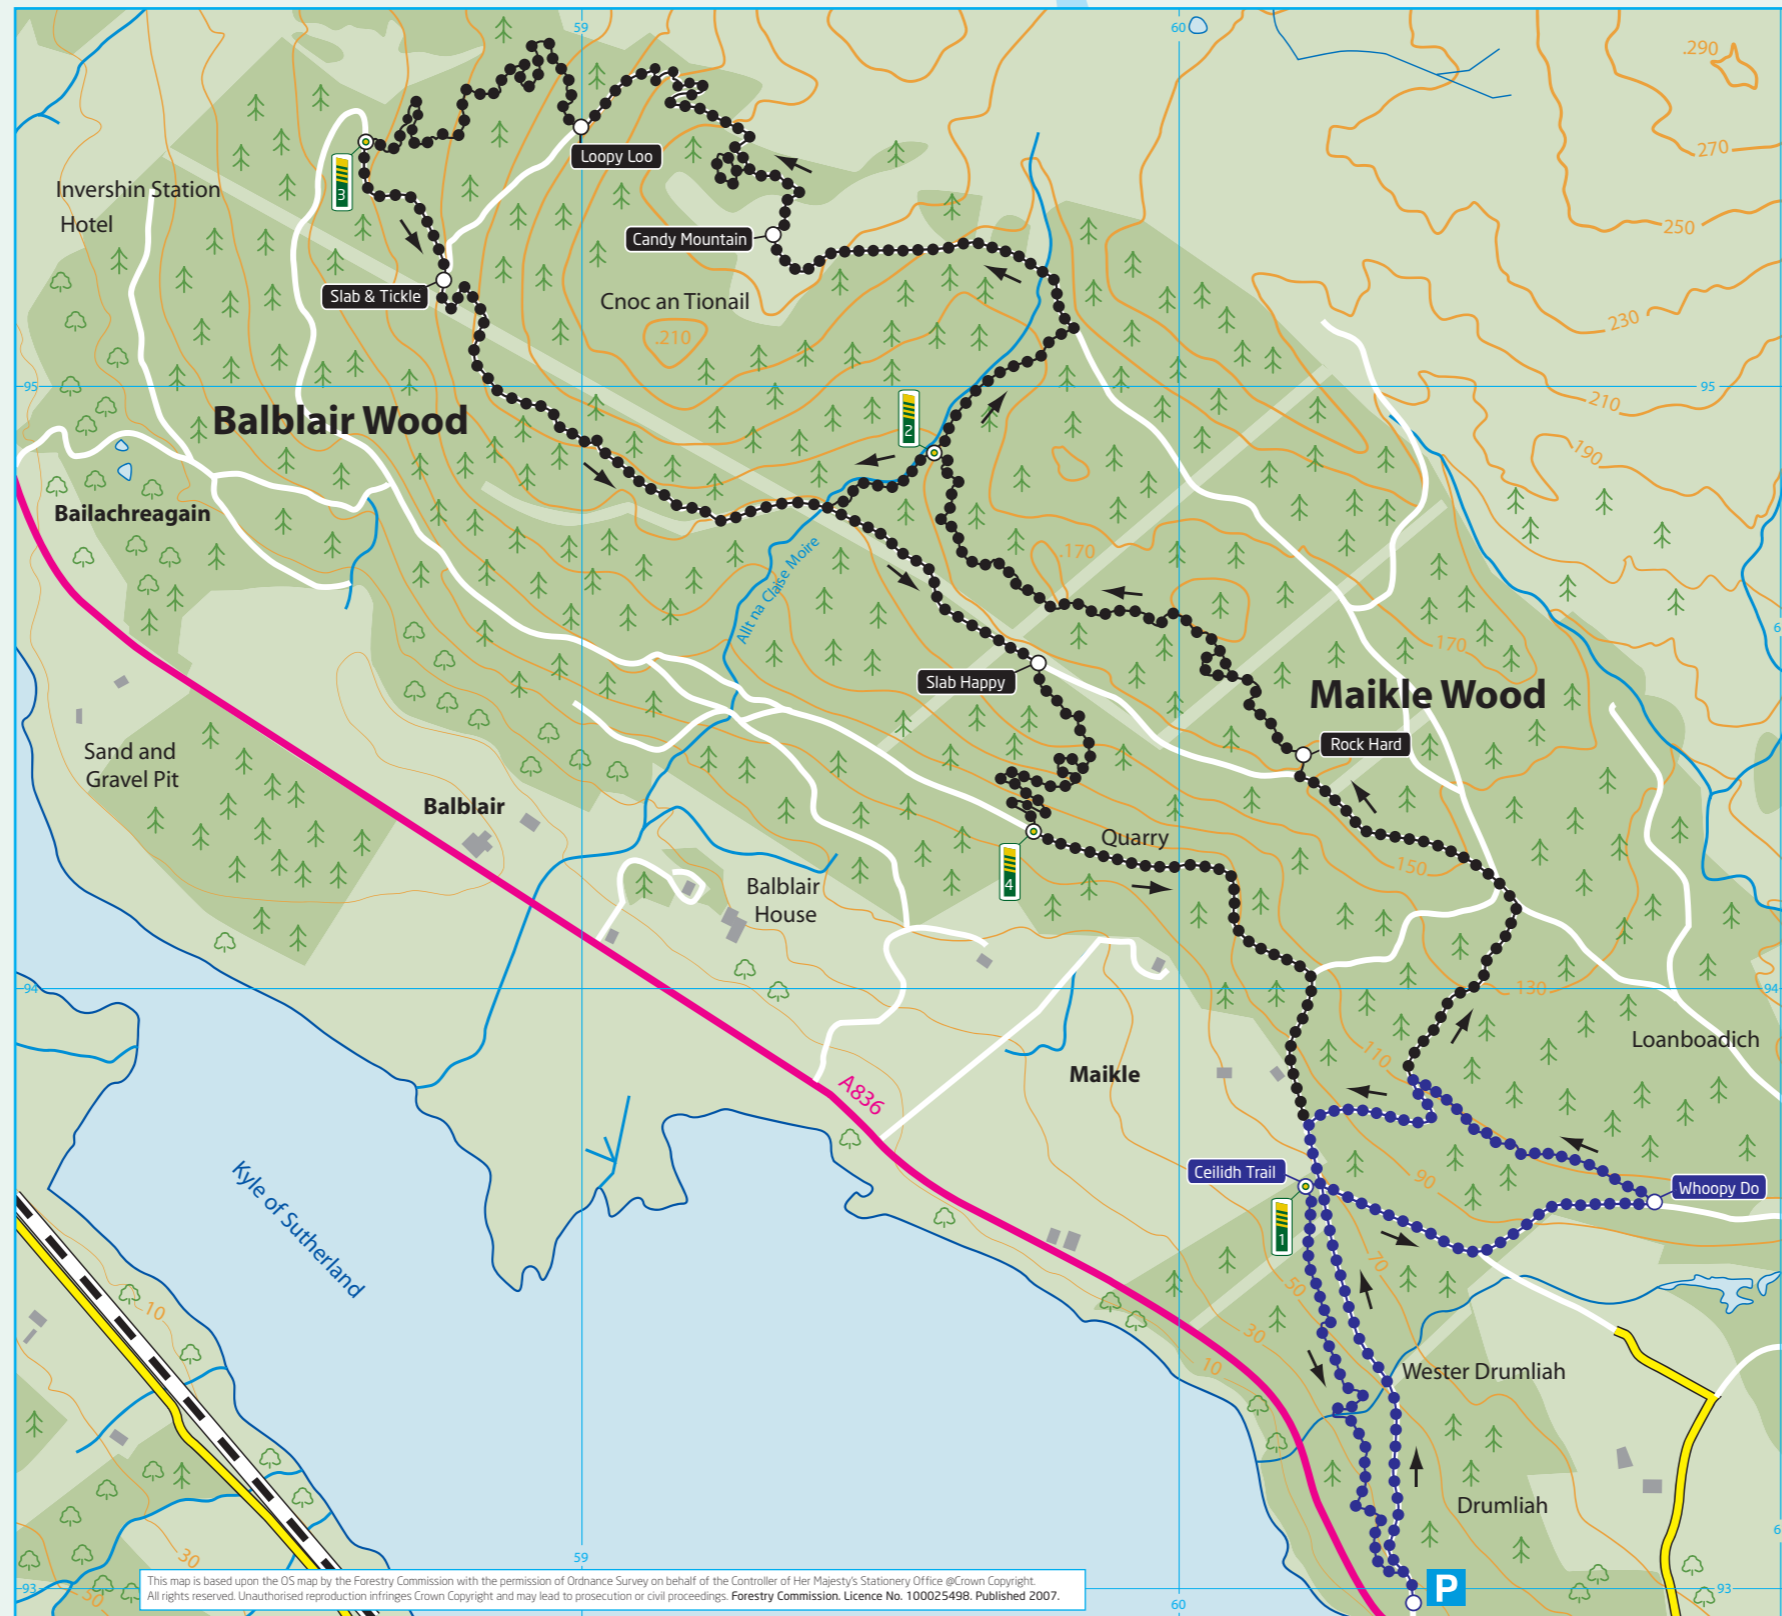

KYLE of Sutherland MTB Trails

Balblair

Key to map

	Forest woodland		Emergency Point All safety & emergency information available at these points
	Forest track		
	Minor Road		
	Railway/Station		
	Trail		
	Whoopy Do		
	Special routes/features